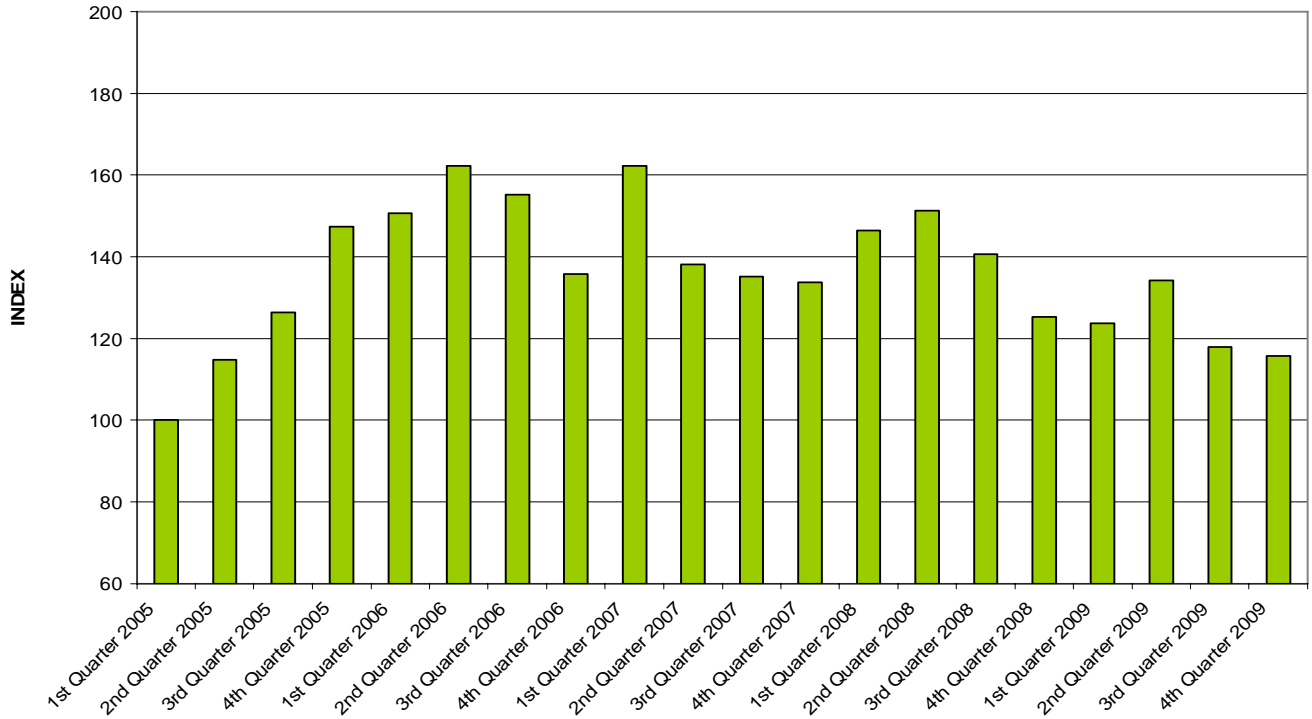

QUARTERLY LAND INDICES 2005-PRESENT

ACTIVITY INDEX

Rural Timberland Value

Rural Transitional Value

Development Land Value