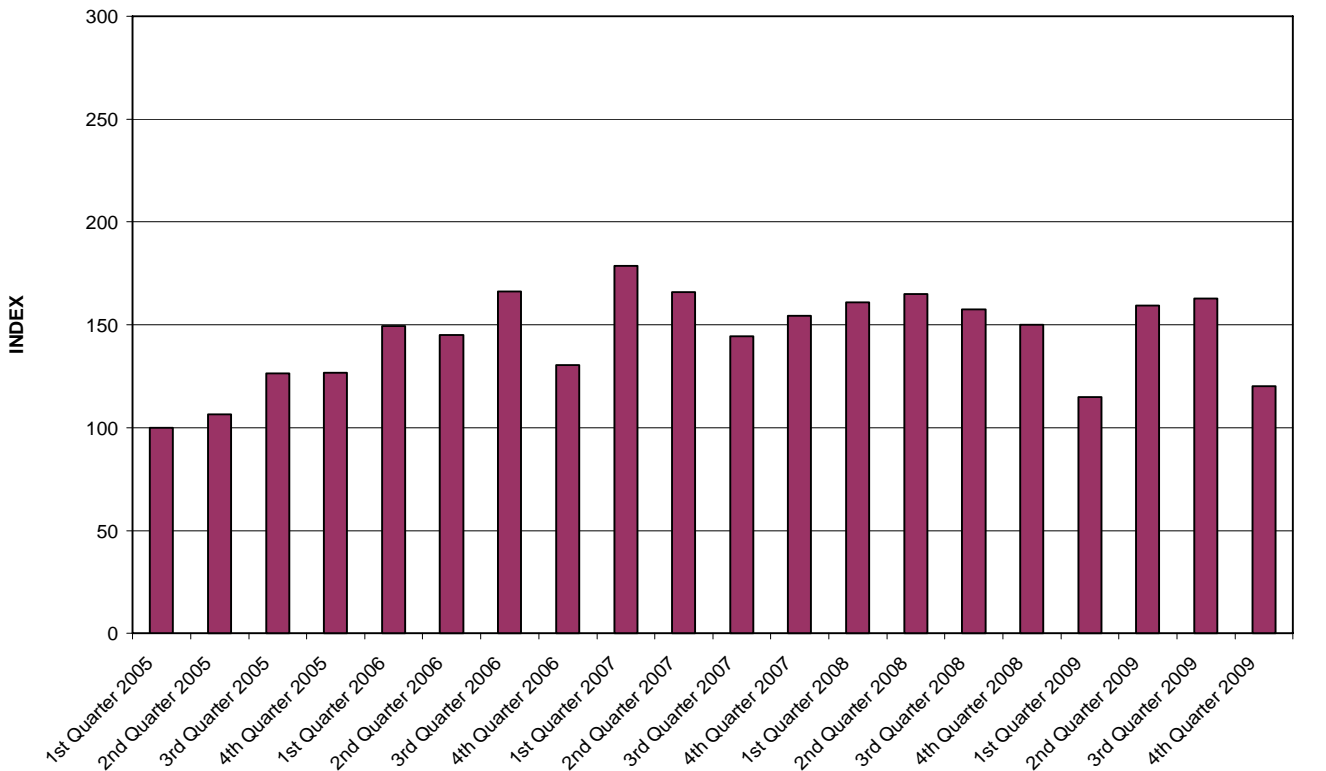

QUARTERLY LAND INDICES 2005-PRESENT

ACTIVITY INDEX

Rural Timberland Value

Rural Transitional Value

Development Land Value