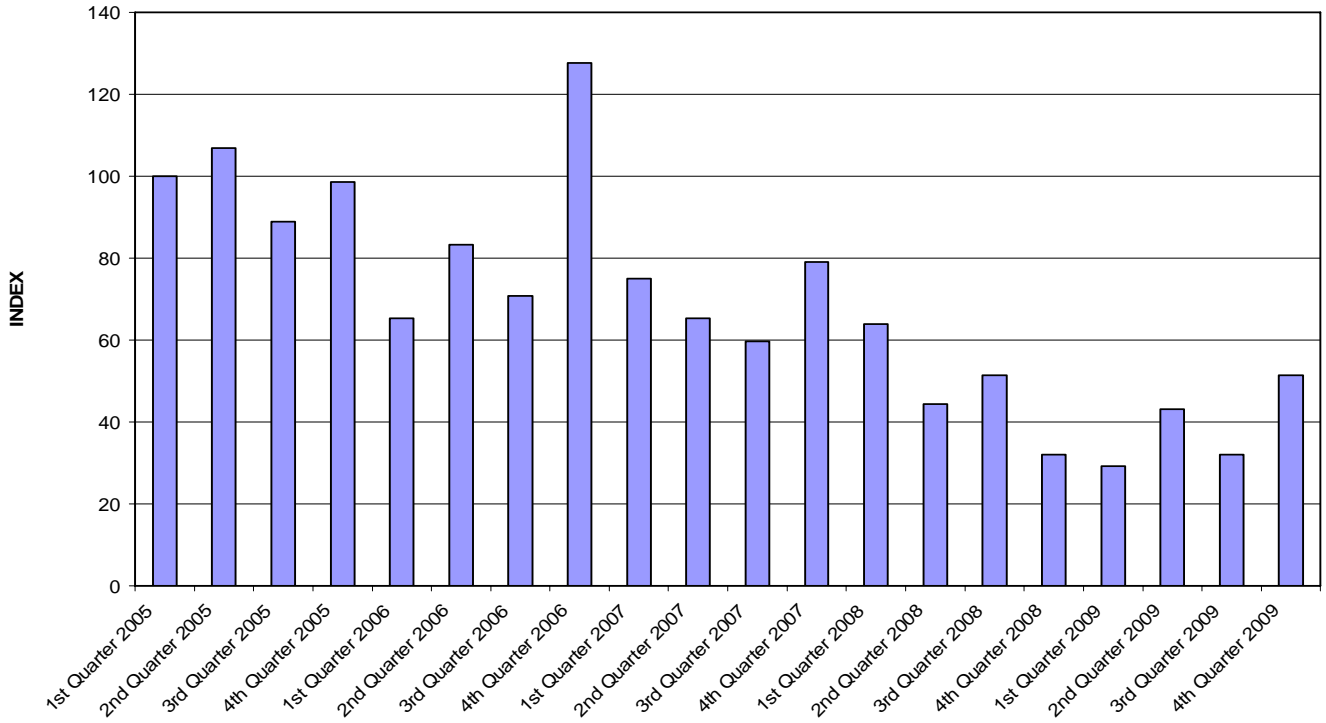

QUARTERLY LAND INDICES 2005-PRESENT

ACTIVITY INDEX

Rural Timberland Value

Rural Transitional Value

Development Land Value